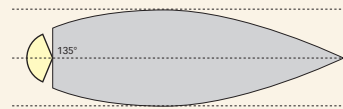

For each category there are also regulations that establish the use of navigation lights in accordance with the length of the vessel.

The Quick® range of navigation lights cover the needs for power and sailing boats of up to 12 and 20 metres in length.

Navigation lights definitions.

Masthead lights (white)

Field of visibility 225°

Used on power driven vessels.

Lateral navigation light (red for port, green for starboard)

Field of visibility 112° 30' (half of 225°) each. Used by all vessels under way.

Stern navigation lights (white)

Field of visibility 135°

Used by all vessels under way.

Anchor lights (white)

Visual range 360°.

Used by anchored vessels at work or in other circumstances.

Combined lights

The various types of navigation lights can also be supplied in combined versions in compliance with COLREG 72.

The Quick® range includes the following combination solutions:

Anchor + stern + bicolour (green and red) pole-mounted (19cm)

Anchor + stern + masthead pole-mounted (19cm)

Tricolour. Stern and bicolour in a single piece.

Pole lights

Navigation lights for masthead, stern and anchor are also available mounted on a **stainless steel pole of different heights from 19 to 150 cm.**

Tipi di fanali con esempio di prodotto Quick®.

Examples of different types of Quick® navigation lights.

Poppa / Stern